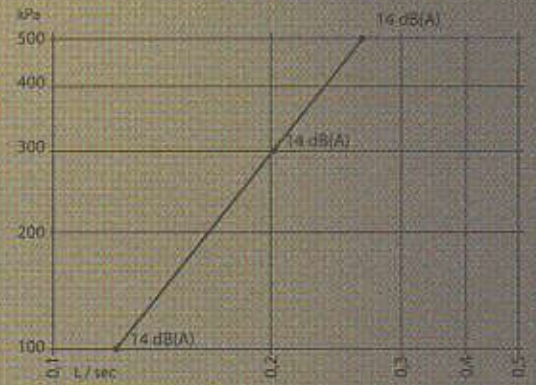

## MINI MIX STICK 014

Grifo mezclador de pared empotrado, monomando con cartucho cerámico, modelo corto

mix stick shower 016

stick shower 015

stickshower

Interior designer Adri Hazebroek has been active in the world of sanitary fixtures for more than twenty-five years. Various designs such as the glass Handwater, the stainless steel Handaqua and the Cobra column shower are sold worldwide in the design bathroom circuit. His newest design is the ultra-minimalist tap-series 'STICK'. This series marks the beginning of a total programme based on simple lines.