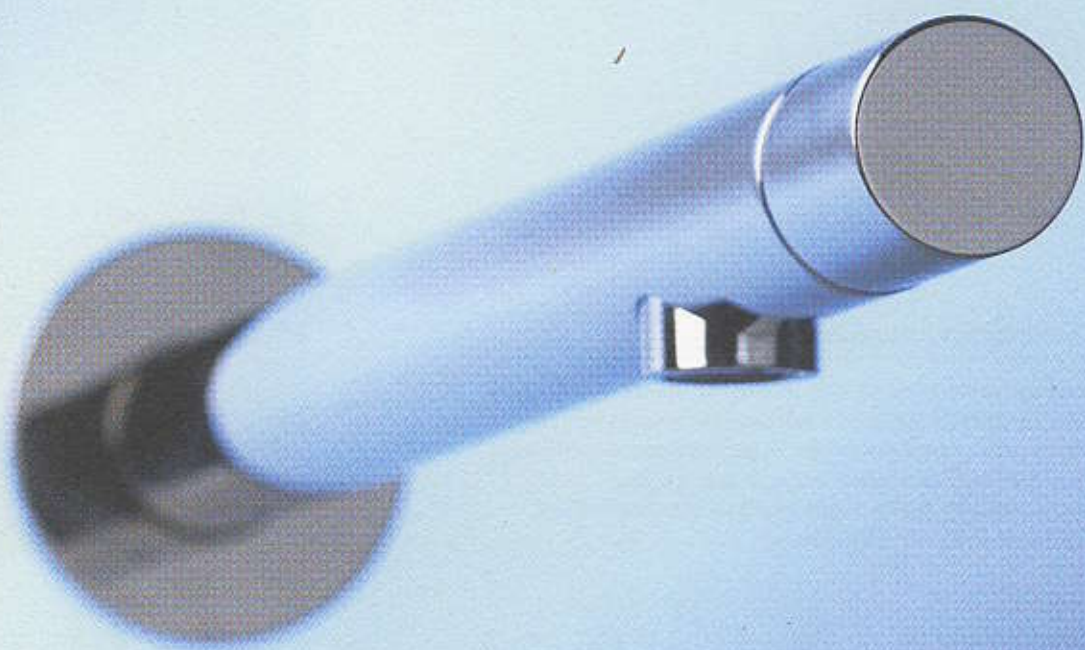

HORUS
FRANCE

HORUS SAS
20 rue du Gal Leclerc - BP 6
67211 OBERNAI CEDEX
Tél. : 03.88.49.44.00
Fax : 03.88.95.34.24
www.horusfrance.com

studio

design adri hazebroek

stick
simply the simplest